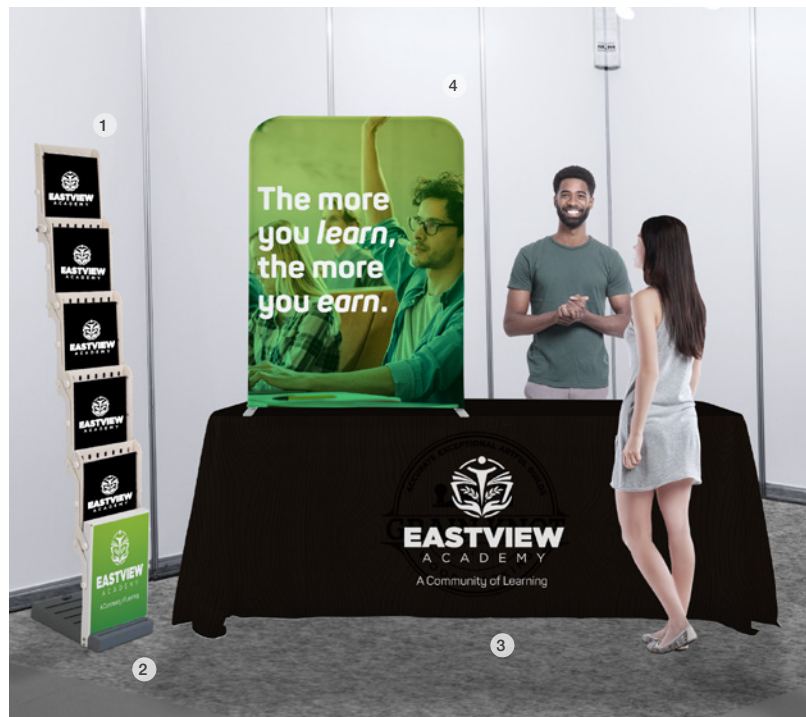

EDUCATION

MAXIMIZE YOUR IMPACT with promotional displays

TOP USE CASES:

College Fairs
Sports Events
Alumni Engagement
Wayfinding & Announcements

1 EuroFit Straight Wall 2 EuroFit Cascade Hanger Merchandiser 3 Uptown Accent A-frame

- **SELL** tickets for sporting events by setting up a portable booth
- **ATTRACT** new students at fairs and events
- **CREATE** a space for educational speakers to meet with students
- **ADVERTISE** a new museum exhibit

SELL

- 1 Deluxe Tent
- 2 Outdoor Fitted Table Throw
- 3 Streamline Teardrop Sail Sign
- 4 Deluxe Signcage Chalkboard

ADVERTISE

- 1 Deluxe Pro Retractor
- 2 Fast Trak
- 3 Premium Table Throw
- 4 Vinyl Banner
- 5 Swing A-Frame

ATTRACT

- 1 Easy View Display
- 2 Easy View Decal
- 3 Enviro Pro Table Throw
- 4 EuroFit Tabletop Straight Wall